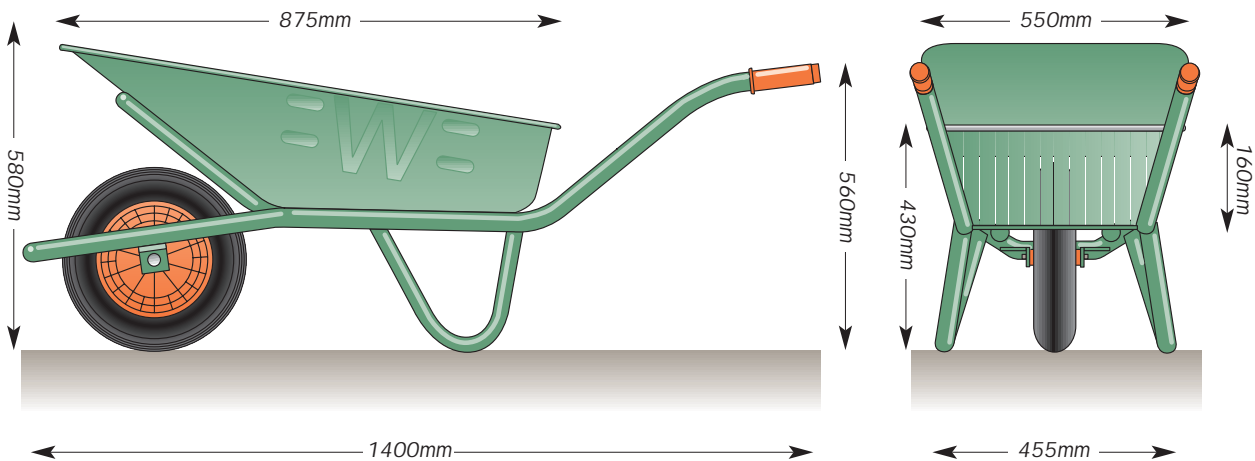

## Stronger and More Durable

- eye-catching, extra strengthened tubular front pan support
- reinforced pan sides with unique "W" stamping
- restyled welded leg frame with superior fittings underneath the wheelbarrow pan
- extra-strong double rolled and wide-edged pressed steel pan
- high-impact polypropylene wheel with heavy duty brackets
- tough, epoxy-polyester powder paint finish

## Safer with Superior "Tipability"

- greater manoeuvrability with low centre of gravity and optimum working position
- improved balance and weight distribution when loaded
- easy passage through doorways with unique pan and frame design
- resistance-free, smooth pan surface with reinforced holes
- easy-to-change wheel assembly
- added comfort with fitted handle grips

## TECHNICAL SPECIFICATIONS

Description - Code	VBP	VBS	VGP	VGS	VGVP	VGVS	VBPX	VBSX	VGPX	VGSX
Weight of Wheelbarrow	14.5kg	16.5kg	14.5kg	16.5kg	14.5kg	16.5kg	17.3kg	19.3kg	17.3kg	19.3kg
Colour of Wheelbarrow	Black	Black	Green	Green	Galvanised	Galvanised	Black	Black	Green	Green
<b>Wheelbarrow Pan</b>										
Pan Struck (level) Capacity	85L	85L	85L	85L	85L	85L	85L	85L	85L	85L
Pan Gauge	0.8mm	0.8mm	0.8mm	0.8mm	0.8mm	0.8mm	1.2mm	1.2mm	1.2mm	1.2mm
<b>Wheelbarrow Frame</b>										
Tubular Steel Mainframe	30mm	30mm	30mm	30mm	30mm	30mm	30mm	30mm	30mm	30mm
Tubular Steel Leg	25mm	25mm	25mm	25mm	25mm	25mm	25mm	25mm	25mm	25mm
Tubular Front Pan Support	30mm	30mm	30mm	30mm	30mm	30mm	30mm	30mm	30mm	30mm
Handle Grips	Fitted	Fitted	Fitted	Fitted	Fitted	Fitted	Fitted	Fitted	Fitted	Fitted
<b>Wheelbarrow Wheel</b>										
Type of Tyre	Pneumatic	Solid rubber	Pneumatic	Solid rubber	Pneumatic	Solid rubber	Pneumatic	Solid rubber	Pneumatic	Solid rubber
Tyre Size	3.5 x 8"	330 x 75mm	3.5 x 8"	330 x 75mm	3.5 x 8"	330 x 75mm	3.5 x 8"	330 x 75mm	3.5 x 8"	330 x 75mm