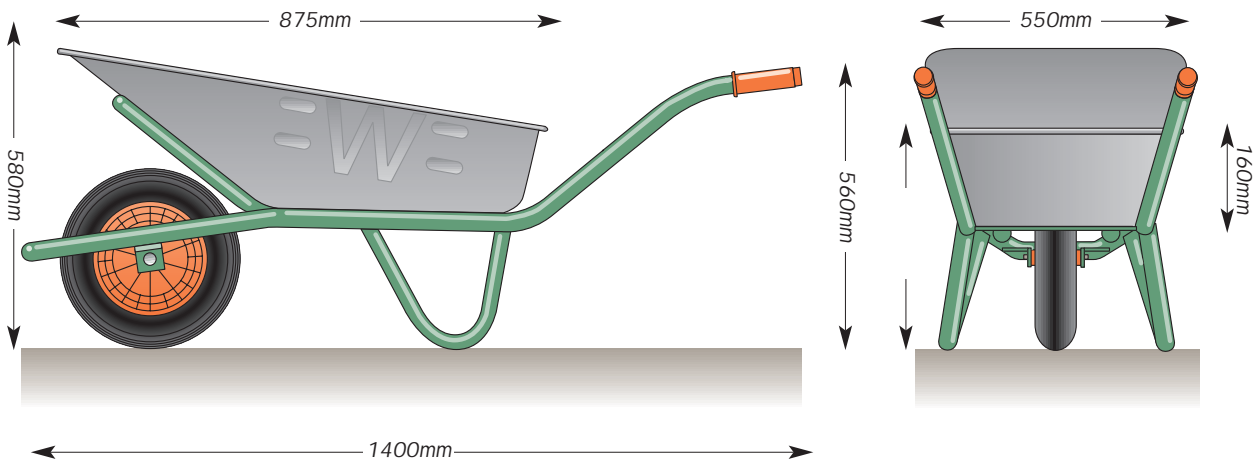

The Valiant

The Valiant Galvanised has been newly developed for the 21st Century continuing the high standards of our company.

Stronger and More Durable

- eye-catching, extra strengthened tubular front pan support
- reinforced pan sides with unique "W" stamping
- restyled welded leg frame with superior fittings underneath the wheelbarrow pan
- extra-strong double rolled and wide-edged pressed steel pan
- high-impact polypropylene wheel with heavy duty brackets
- tough, epoxy-polyester powder paint finish

Safer with Superior "Tipability"

- greater manoeuvrability with low centre of gravity and optimum working position
- improved balance and weight distribution when loaded
- easy passage through doorways with unique pan and frame design
- resistance-free, smooth pan surface with reinforced holes
- easy-to-change wheel assembly
- added comfort with fitted handle grips

TECHNICAL SPECIFICATIONS

Description - Code	VBP	VBS	VGP	VGS	VGVP	VGVS	VBPX	VBSX	VGPX	VGSX
Weight of Wheelbarrow	14.5kg	16.5kg	14.5kg	16.5kg	14.5kg	16.5kg	17.3kg	19.3kg	17.3kg	19.3kg
Colour of Wheelbarrow	Black	Black	Green	Green	Galvanised	Galvanised	Black	Black	Green	Green
Wheelbarrow Pan										
Pan Struck (level) Capacity	85L	85L	85L	85L	85L	85L	85L	85L	85L	85L
Pan Gauge	0.8mm	0.8mm	0.8mm	0.8mm	0.8mm	0.8mm	1.2mm	1.2mm	1.2mm	1.2mm
Wheelbarrow Frame										
Tubular Steel Mainframe	30mm	30mm	30mm	30mm	30mm	30mm	30mm	30mm	30mm	30mm
Tubular Steel Leg	25mm	25mm	25mm	25mm	25mm	25mm	25mm	25mm	25mm	25mm
Tubular Front Pan Support	30mm	30mm	30mm	30mm	30mm	30mm	30mm	30mm	30mm	30mm
Handle Grips	Fitted	Fitted	Fitted	Fitted	Fitted	Fitted	Fitted	Fitted	Fitted	Fitted
Wheelbarrow Wheel										
Type of Tyre	Pneumatic	Solid rubber	Pneumatic	Solid rubber	Pneumatic	Solid rubber	Pneumatic	Solid rubber	Pneumatic	Solid rubber
Tyre Size	3.5 x 8"	330 x 75mm	3.5 x 8"	330 x 75mm	3.5 x 8"	330 x 75mm	3.5 x 8"	330 x 75mm	3.5 x 8"	330 x 75mm