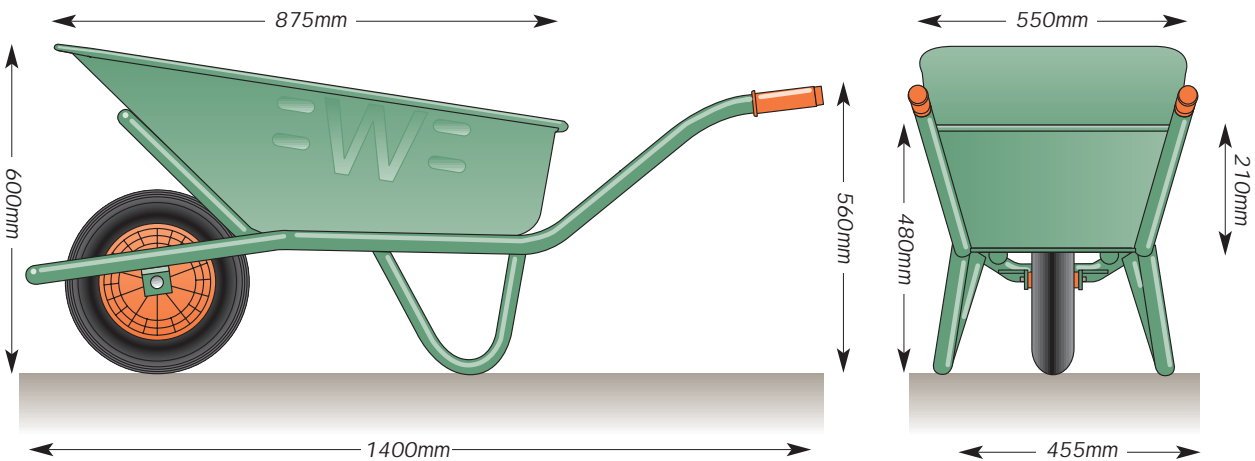

The Endurance

The Endurance is stronger, safer and easier to use because of its unique design and method of construction.

Stronger and More Durable

- eye-catching, extra strengthened tubular front pan support
- reinforced pan sides with unique "W" stamping
- restyled welded leg frame with superior fittings underneath the wheelbarrow pan
- extra-strong double rolled and wide-edged pressed steel pan
- high-impact polypropylene wheel with heavy duty brackets
- tough, epoxy-polyester powder paint finish

Safer with Superior "Tipability"

- greater manoeuvrability with low centre of gravity and optimum working position
- improved balance and weight distribution when loaded
- easy passage through doorways with unique pan and frame design
- resistance-free, smooth pan surface with reinforced holes
- easy-to-change wheel assembly
- added comfort with fitted handle grips

TECHNICAL SPECIFICATIONS

Description - Code	EBP	EBS	EGP	EGS	EGVP	EGVS	EBPX	EBSX	EGPX	EGSX
Weight of Wheelbarrow	15.7kg	17.7kg	15.7kg	17.7kg	15.7kg	17.7kg	19kg	21kg	19kg	21kg
Colour of Wheelbarrow	Black	Black	Green	Green	Galvanised	Galvanised	Black	Black	Green	Green
Wheelbarrow Pan										
Pan Struck (level) Capacity	95L	95L	95L	95L	95L	95L	95L	95L	95L	95L
Pan Gauge	0.8mm	0.8mm	0.8mm	0.8mm	0.8mm	0.8mm	1.2mm	1.2mm	1.2mm	1.2mm
Wheelbarrow Frame										
Tubular Steel Mainframe	30mm	30mm	30mm	30mm	30mm	30mm	30mm	30mm	30mm	30mm
Tubular Steel Leg	25mm	25mm	25mm	25mm	25mm	25mm	25mm	25mm	25mm	25mm
Tubular Front Pan Support	30mm	30mm	30mm	30mm	30mm	30mm	30mm	30mm	30mm	30mm
Handle Grips	Fitted	Fitted	Fitted	Fitted	Fitted	Fitted	Fitted	Fitted	Fitted	Fitted
Wheelbarrow Wheel										
Type of Tyre	Pneumatic	Solid rubber	Pneumatic	Solid rubber	Pneumatic	Solid rubber	Pneumatic	Solid rubber	Pneumatic	Solid rubber
Tyre Size	3.5 x 8"	330 x 75mm	3.5 x 8"	330 x 75mm	3.5 x 8"	330 x 75mm	3.5 x 8"	330 x 75mm	3.5 x 8"	330 x 75mm