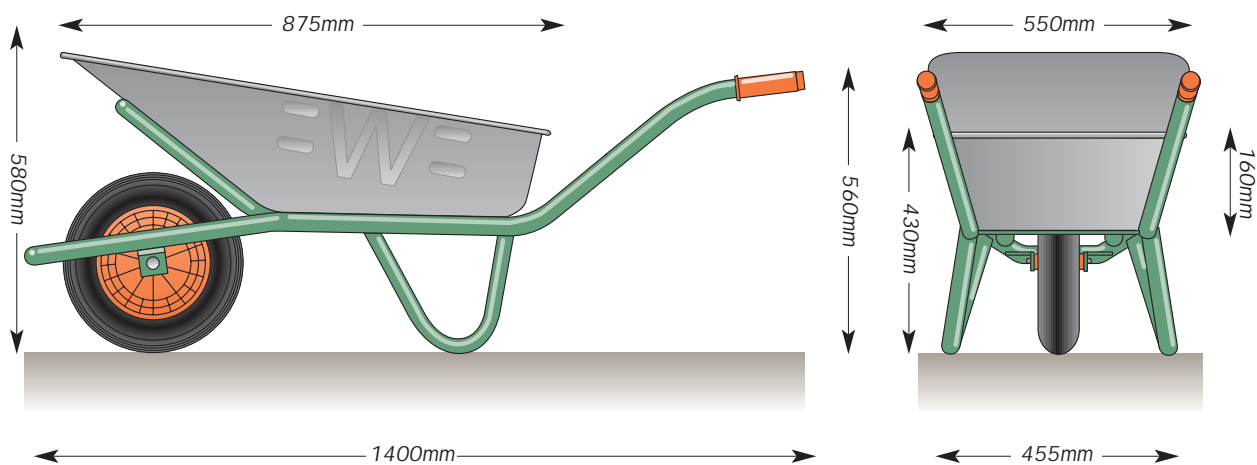

The Valiant

The Valiant Galvanised has been newly developed for the 21st Century continuing the high standards of our company.

Stronger and More Durable

- eye-catching, extra strengthened tubular front pan support
- reinforced pan sides with unique "W" stamping
- restyled welded leg frame with superior fittings underneath the wheelbarrow pan
- extra-strong double rolled and wide-edged pressed steel pan
- high-impact polypropylene wheel with heavy duty brackets
- tough, epoxy-polyester powder paint finish

Safer with Superior "Tipability"

- greater manoeuvrability with low centre of gravity and optimum working position
- improved balance and weight distribution when loaded
- easy passage through doorways with unique pan and frame design
- resistance-free, smooth pan surface with reinforced holes
- easy-to-change wheel assembly
- added comfort with fitted handle grips

TECHNICAL SPECIFICATIONS

Description - Code	VBP	VBS	VGP	VGS	VGVP	VGVS	VBPX	VBSX	VGPX	VG SX
Weight of Wheelbarrow	14.5kg	16.5kg	14.5kg	16.5kg	14.5kg	16.5kg	17.3kg	19.3kg	17.3kg	19.3kg
Colour of Wheelbarrow	Black	Black	Green	Green	Galvanised	Galvanised	Black	Black	Green	Green
Wheelbarrow Pan										
Pan Struck (level) Capacity	85L	85L	85L	85L	85L	85L	85L	85L	85L	85L
Pan Gauge	0.8mm	0.8mm	0.8mm	0.8mm	0.8mm	0.8mm	1.2mm	1.2mm	1.2mm	1.2mm
Wheelbarrow Frame										
Tubular Steel Mainframe	30mm	30mm	30mm	30mm	30mm	30mm	30mm	30mm	30mm	30mm
Tubular Steel Leg	25mm	25mm	25mm	25mm	25mm	25mm	25mm	25mm	25mm	25mm
Tubular Front Pan Support	30mm	30mm	30mm	30mm	30mm	30mm	30mm	30mm	30mm	30mm
Handle Grips	Fitted	Fitted	Fitted	Fitted	Fitted	Fitted	Fitted	Fitted	Fitted	Fitted
Wheelbarrow Wheel										
Type of Tyre	Pneumatic	Solid rubber	Pneumatic	Solid rubber	Pneumatic	Solid rubber	Pneumatic	Solid rubber	Pneumatic	Solid rubber
Tyre Size	3.5 x 8"	330 x 75mm	3.5 x 8"	330 x 75mm	3.5 x 8"	330 x 75mm	3.5 x 8"	330 x 75mm	3.5 x 8"	330 x 75mm